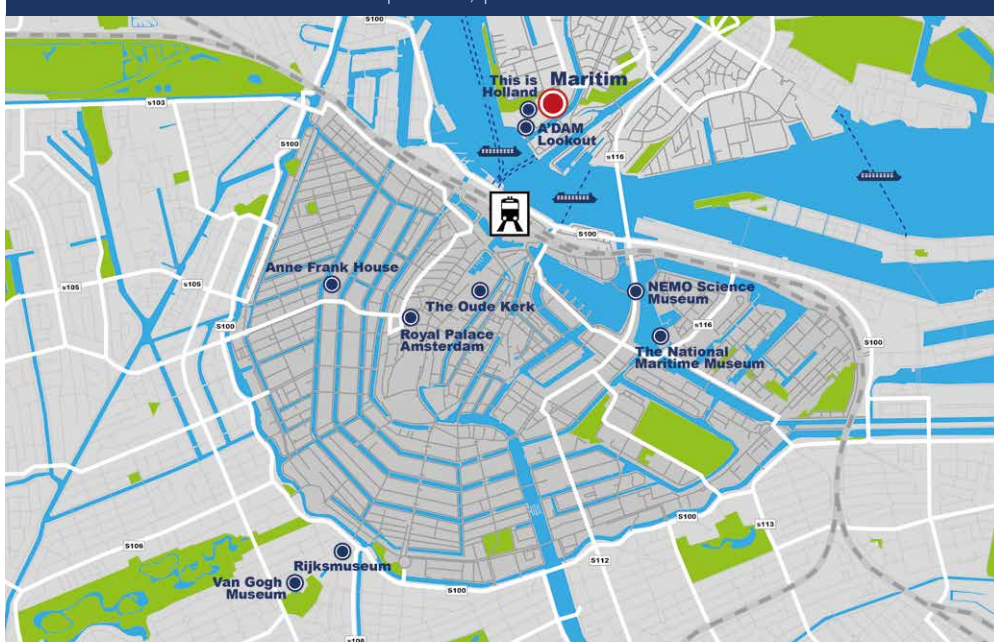

Highlights of the region

The Overhoeks district is considered the city's new creative centre and is home to many highlights including the "EYE Film Institute", the "Amsterdam Dance And Music Tower A'DAM" and the "Tolhuistuin" cultural centre for art and music events.

Location

For more information and a route planner, please visit www.maritim.com

Distances: Main station 2 km, Schiphol airport 30 km, Motorway 5 km.

Discover the difference

- Customer focus
- Expertise
- Experience
- Seniority
- Space concept
- Location
- Service
- Breakfast