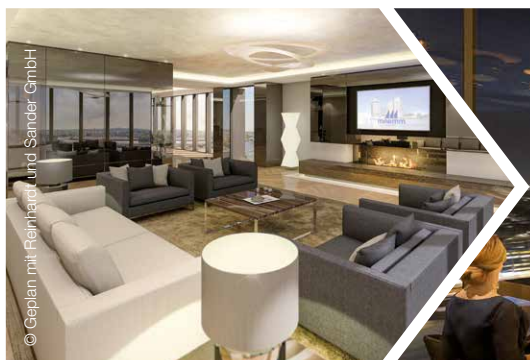

Tip

Have your conference guests transferred to the hotel via shuttle boat and get the gathering off to a high-level start with a reception in the exclusive VIP Lounge on the top floor with breathtaking views over Amsterdam's old city centre!